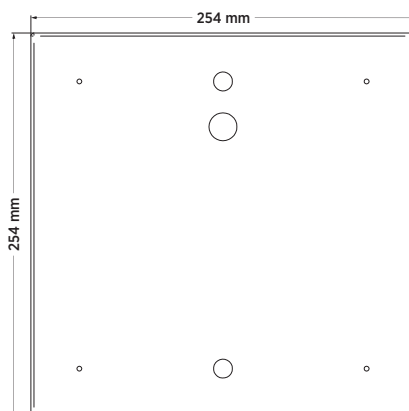

# CL-014

1W LED/ 50 000 h | IP44 protection | Polycarbonate body/white | Mounting: Hanging | 46 meters visibility

Our four-sided exit light specially developed for public areas. It is applicable for ceiling. Suitable for airports and shopping malls as well, due to its visibility distance (46m). Since we can deliver it with unique pictograms, it is practical not only for showing the exit, but also for marking a meeting point, or showing other information. The suspension accessories are sold separately.

Method of supply	Main battery (Ni-Mh)		Central battery	
	Mains supply	120-240V AC/DC		120-240V AC/DC
System	Addressable	Conventional	Addressable	Conventional
<b>Product code</b>	<b>CL-014 SLAVE/MB</b>	<b>CL-014 SLAVE/CON/MB</b>	<b>CL-014 SLAVE/CB</b>	<b>CL-014 SLAVE/CON/CB</b>
Input current (240V)	18mA	14mA	8.5mA	10mA
Operation	Standby/Permanent	Standby/Permanent	Standby/Permanent	Standby/Permanent
Bridging time	1-3h	1-3h	-	-
Control LED	Yes	Yes	Yes	No
Method of checking	Automatic	Manual	Automatic	Manual
Certification	CE			