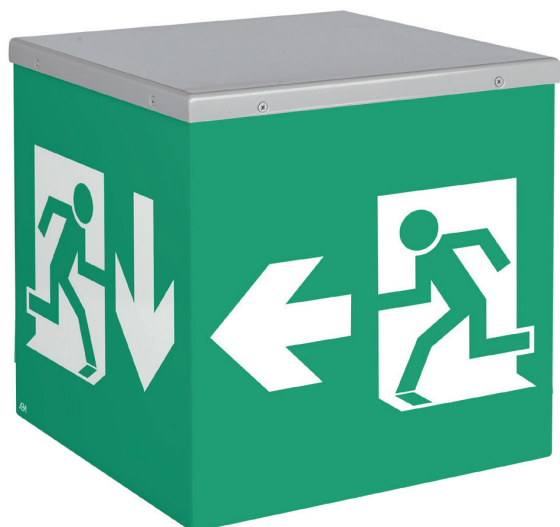

# CL-014

1W LED/ 50 000 h | IP44 protection | Polycarbonate body/white | Mounting: Hanging | 46 meters visibility

Our four-sided exit light specially developed for public areas. It is applicable for ceiling. Suitable for airports and shopping malls as well, due to its visibility distance (46m). Since we can deliver it with unique pictograms, it is practical not only for showing the exit, but also for marking a meeting point, or showing other information. The suspension accessories are sold separately.

Method of supply	Main battery (Ni-Mh)		Central battery	
	Mains supply	120-240V AC/DC		120-240V AC/DC
System	Addressable	Conventional	Addressable	Conventional
<b>Product code</b>	<b>CL-014 SLAVE/MB</b>	<b>CL-014 SLAVE/CON/MB</b>	<b>CL-014 SLAVE/CB</b>	<b>CL-014 SLAVE/CON/CB</b>
Input current (240V)	18mA	14mA	8.5mA	10mA
Operation	Standby/Permanent	Standby/Permanent	Standby/Permanent	Standby/Permanent
Bridging time	1-3h	1-3h	-	-
Control LED	Yes	Yes	Yes	No
Method of checking	Automatic	Manual	Automatic	Manual
Certification	CE			