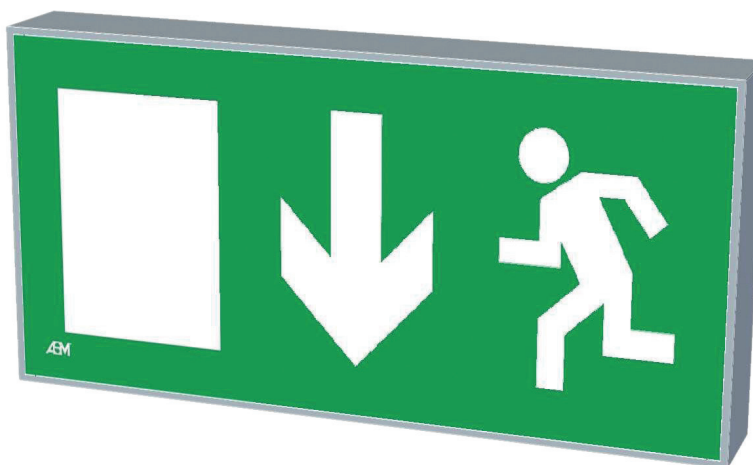

CL-9017

3W LED | 50 000 h | IP54 protection | Metal body/white | Mounting: sidewall | 60 meters visibility

Our latest development is the CL-9017, the grandest LED exit sign in the portfolio. Due to the size the exit sign is suitable for industrial halls and big buildings with large interior where the long visibility distance is important (60m). It can be mounted onto the sidewall.

Method of supply	Main battery (Ni-Mh)		Central battery	
	Mains supply	120-240V AC/DC		120-240V AC/DC
System	Addressable	Conventional	Addressable	Conventional
Product code	CL-9017 SLAVE/MB	CL-9017 SLAVE/CON/MB	CL-9017 SLAVE/CB	CL-9017 SLAVE/CON/CB
Input current (240V)	22mA	22mA	22mA	22mA
Operation	Standby/Permanent	Standby/Permanent	Standby/Permanent	Standby/Permanent
Bridging time	1-3h	1-3h		
Control LED	Yes	Yes	Yes	No
Method of checking	Automatic	Manual	Automatic	Manual
Certification	CE			