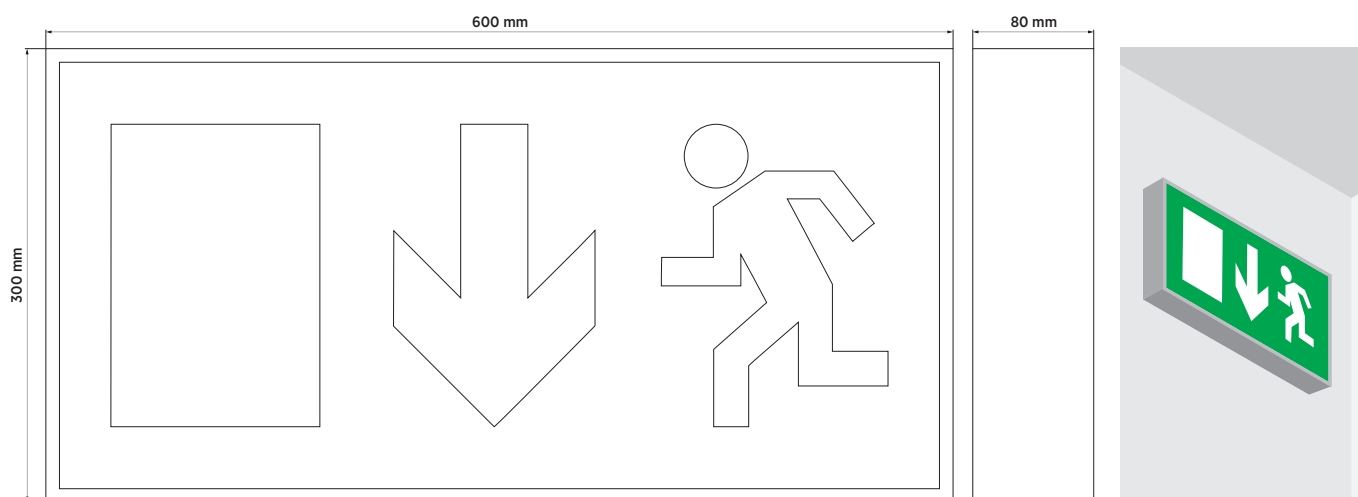

CL-9017

3W LED | 50 000 h | IP54 protection | Metal body/white | Mounting: sidewall | 60 meters visibility

Our latest development is the CL-9017, the grandest LED exit sign in the portfolio. Due to the size the exit sign is suitable for industrial halls and big buildings with large interior where the long visibility distance is important (60m). It can be mounted onto the sidewall.