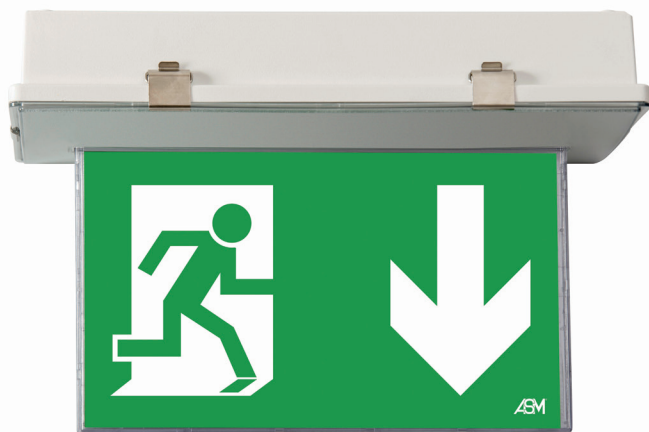

CL-6014

1W LED/ 50 000 h | IP65 protection | Polycarbonate body/white | Mounting: On ceiling | 30 meters visibility

Double sided exit sign. It can be mounted to the ceiling. Thanks to IP65 protection it is suitable in dry and wet locations (rest room, cellar, garage, outside, etc.)

Method of supply	Main battery (Ni-Mh)		Central battery	
Mains supply	120-240V AC/DC		120-240V AC/DC	
System	Addressable	Conventional	Addressable	Conventional
Product code	CL-6014 SLAVE/MB	CL-6014 SLAVE/CON/MB	CL-6014 SLAVE/CB	CL-6014 SLAVE/CON/CB
Input current (240V)	18mA	14mA	8.5mA	10mA
Operation	Standby/Permanent	Standby/Permanent	Standby/Permanent	Standby/Permanent
Bridging time	1-3h	1-3h	-	-
Control LED	Yes	Yes	Yes	No
Method of checking	Automatic	Manual	Automatic	Manual
Certification	CE, UL			