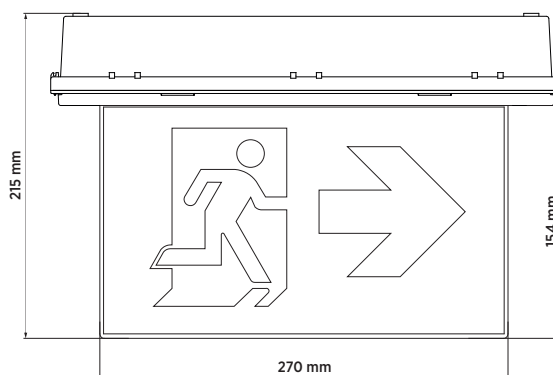

CL-6014

1W LED/ 50 000 h | IP65 protection | Polycarbonate body/white | Mounting: On ceiling | 30 meters visibility

Double sided exit sign. It can be mounted to the ceiling. Thanks to IP65 protection it is suitable in dry and wet locations (rest room, cellar, garage, outside, etc.)