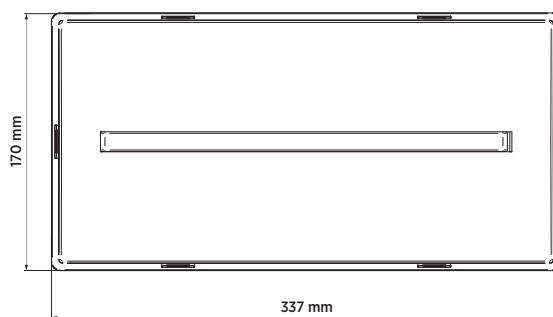

CL-6014

1W LED/ 50 000 h | IP65 protection | Polycarbonate body/white | Mounting: On ceiling | 30 meters visibility

Double sided exit sign. It can be mounted to the ceiling. Thanks to IP65 protection it is suitable in dry and wet locations (rest room, cellar, garage, outside, etc.)