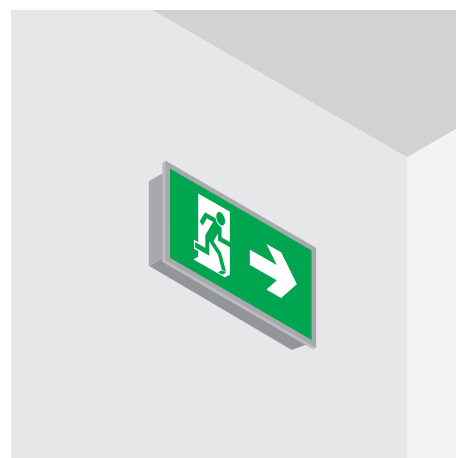

# CL-6017

**1W LED/ 50 000 h | IP65 protection | Polycarbonate body/white | Mounting: On sidewall | 30 meters visibility**

IP65 rated stylish LED exit sign for sidewall. It is suitable for outdoor use and in wet locations as well (garage, rest room, cellar, etc.)