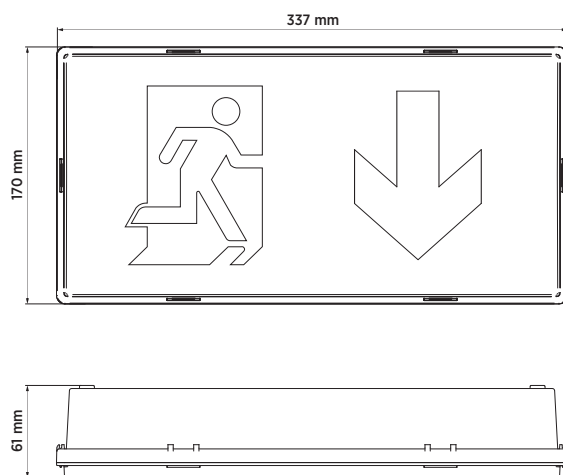

# CL-6017

**1W LED/ 50 000 h | IP65 protection | Polycarbonate body/white | Mounting: On sidewall | 30 meters visibility**

IP65 rated stylish LED exit sign for sidewall. It is suitable for outdoor use and in wet locations as well (garage, rest room, cellar, etc.)