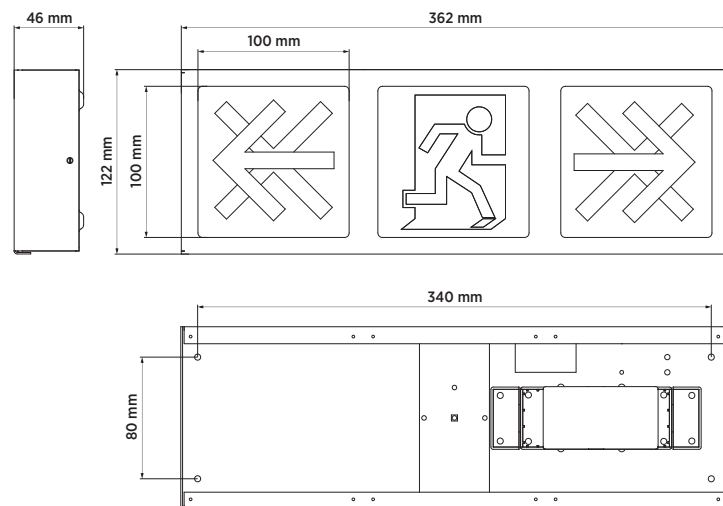

CL-D200

LED/ 50 000 h | IP20 protection | Metal body/white | Mounting: On sidewall or ceiling with console | 20 meters visibility

Dynamic LED exit light for sidewall or ceiling with console. It is recommended in buildings, where more escape routes are possible. In case of emergency the control panel receives information from the fire alarm centre regarding the location of the fire. Then it informs the light about the right escape route to show. The suspension accessories are sold separately.

	CL-D200 SLAVE/CB
Mains supply	120-240 VAC 50/60 Hz
System	Addressable
Battery	Central battery
Input current (240V)	30 mA
Operation	Standby/Permanent
Control LED	Yes
Method of checking	Automatic
Certification	CE