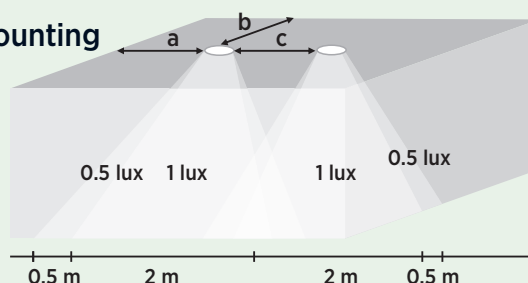

Mounting of lamps relative to each other:
transverse to transverse

For example mounting

height: 3 m

a: 4.38 m

b: 2.48 m

c: 10.62 m

illustration: with corridor (F) lens

Method of supply	Main battery (Ni-Mh)		Central battery	
	Mains supply	120-240 VAC 50/60 Hz		120-240 VAC 50/60 Hz
System	Addressable	Conventional	Addressable	Conventional
Product code	CL-313 R/F SLAVE/MB	CL-313 R/F SLAVE/CON/MB	CL-313 R/F SLAVE/CB	CL-313 R/F SLAVE/CON/CB
Input current (240V)	12mA	8mA	18mA	17mA
Operation	Standby	Standby	Standby	Standby/Permanent
Bridging time	1-3h	1-3h	-	-
Control LED	Yes	Yes	Yes	No
Method of checking	Automatic	Manual	Automatic	Manual
Certification	CE, UL			