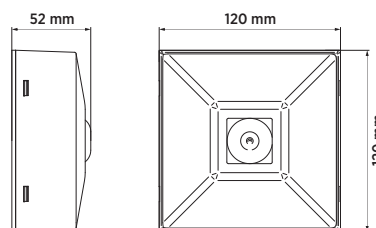

CL-313 R/F

3W LED/ 50 000 h | IP20 protection | Polycarbonate body/black/white/grey | Mounting: On ceiling | 191 lm

LED safety light for the illumination of escape areas. Suitable for surface mounting. It can be ordered with round LED lens (R) or with lens for corridors (F) according to our customers' needs.

Mounting of lamps relative to each other:
transverse to transverse

For example mounting

height: 3 m

a: 4.38 m

b: 2.48 m

c: 10.62 m

illustration: with corridor (F) lens

Method of supply	Main battery (Ni-Mh)		Central battery	
	Mains supply	120-240 VAC 50/60 Hz		120-240 VAC 50/60 Hz
System	Addressable	Conventional	Addressable	Conventional
Product code	CL-313 R/F SLAVE/MB	CL-313 R/F SLAVE/CON/MB	CL-313 R/F SLAVE/CB	CL-313 R/F SLAVE/CON/CB
Input current (240V)	12mA	8mA	18mA	17mA
Operation	Standby	Standby	Standby	Standby/Permanent
Bridging time	1-3h	1-3h	-	-
Control LED	Yes	Yes	Yes	No
Method of checking	Automatic	Manual	Automatic	Manual
Certification	CE, UL			