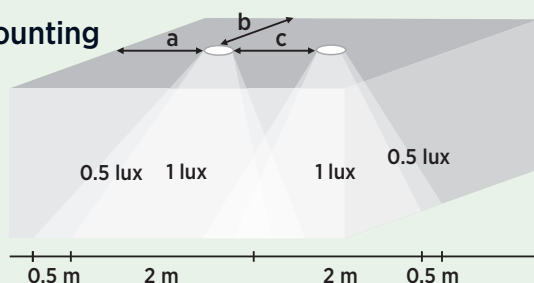

Mounting of lamps relative to each other:

axial to axial

For example mounting

height: 3 m

a: 2.3 m

b: 2.32 m

c: 7.37 m

illustration: with round LED (R) lens