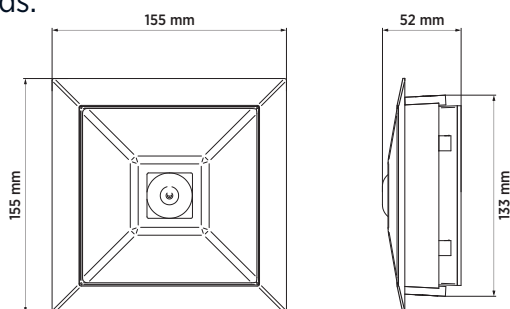

CL-313C R/F

3W LED/ 50 000 h | IP20 protection | Polycarbonate body/black/white/grey | Mounting: recessed into the ceiling | 191 lm

LED safety light for the illumination of escape areas. Suitable for recessing into the ceiling. It can be ordered with round LED lens (RC) or with lens for corridors (C/F or C/R) according to our customers' needs.

Mounting of lamps relative to each other:

axial to axial

For example mounting

height: 3 m

a: 2.3 m

b: 2.32 m

c: 7.37 m

illustration: with round LED (R) lens