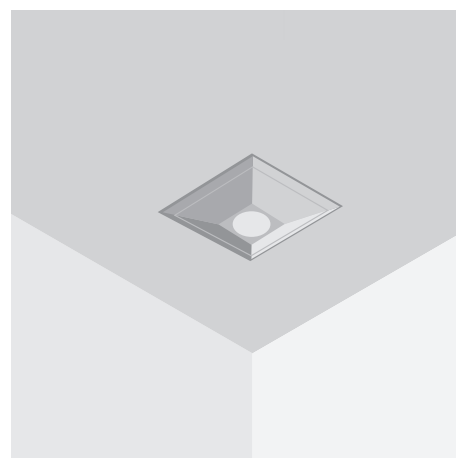

CL-313C R/F

3W LED/ 50 000 h | IP20 protection | Polycarbonate body/black/white/grey | Mounting: recessed into the ceiling | 191 lm

LED safety light for the illumination of escape areas. Suitable for recessing into the ceiling. It can be ordered with round LED lens (RC) or with lens for corridors (C/F or C/R) according to our customers' needs.

Mounting of lamps relative to each other:

axial to axial

For example mounting

height: 3 m

a: 2.3 m

b: 2.32 m

c: 7.37 m

illustration: with round LED (R) lens