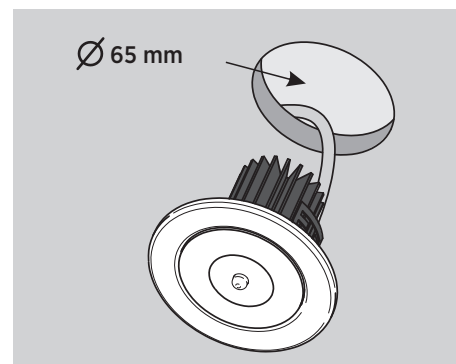

CL-4014R

4W LED/ 50 000 h | IP20 protection | Polycarbonate body/black/white/grey | Mounting: Recessed into the ceiling | 305 lm

Aesthetic LED safety light for recessing into the ceiling. It is available with round LED lens. It has a great effective range, its practical design makes it easy to install.

Mounting of lamps relative to each other:
transverse to transverse

For example mounting height: 3 m
a: 4.21 m
b: 4.21 m
c: 10.88 m

Method of supply	Main battery (Ni-Mh)		Central battery	
Mains supply	120-240 V AC 50/60Hz		120-240 V AC 50/60Hz	
System	Addressable	Conventional	Addressable	Conventional
Product code	CL-4014R /SLAVE/MB	CL-4014R /SLAVE/CON/MB	CL-4014R /SLAVE/CB	CL-4014R /SLAVE/CON/CB
Input current (240V)	12mA	8mA	23mA	20mA
Operation	Standby	Standby	Standby	Standby/Permanent
Bridging time	1-3h	1-3h	-	-
Control LED	Yes	Yes	Yes	No
Method of checking	Automatic	Manual	Automatic	Manual
Certification	CE, UL			