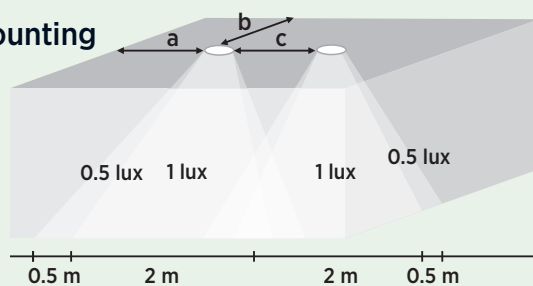

CL-4014R

4W LED/ 50 000 h | IP20 protection | Polycarbonate body/black/white/grey | Mounting: Recessed into the ceiling | 305 lm

Aesthetic LED safety light for recessing into the ceiling. It is available with round LED lens. It has a great effective range, its practical design makes it easy to install.

Mounting of lamps relative to each other:
transverse to transverse

For example mounting height: 3 m
a: 4.21 m
b: 4.21 m
c: 10.88 m

Method of supply	Main battery (Ni-Mh)		Central battery	
Mains supply	120-240 V AC 50/60Hz		120-240 V AC 50/60Hz	
System	Addressable	Conventional	Addressable	Conventional
Product code	CL-4014R /SLAVE/MB	CL-4014R /SLAVE/CON/MB	CL-4014R /SLAVE/CB	CL-4014R /SLAVE/CON/CB
Input current (240V)	12mA	8mA	23mA	20mA
Operation	Standby	Standby	Standby	Standby/Permanent
Bridging time	1-3h	1-3h	-	-
Control LED	Yes	Yes	Yes	No
Method of checking	Automatic	Manual	Automatic	Manual
Certification	CE, UL			