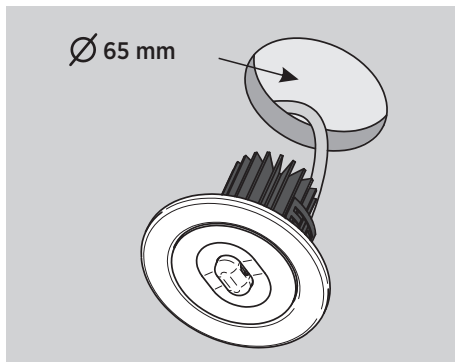

CL-4014F

4W LED/ 50 000 h | IP20 protection | Polycarbonate body/black/white/grey | Mounting: Recessed into the ceiling | 465 lm

Aesthetic LED safety light for recessing into the ceiling. It is available with lens for corridors. It has a great effective range, its practical design makes it easy to install.

Mounting of lamps relative to each other:

transverse to transverse

For example mounting

height: 3 m

a: 7.24 m

b: 1.96 m

c: 17.59 m

Method of supply	Main battery (Ni-Mh)		Central battery	
	Mains supply	120-240 V AC 50/60Hz		120-240 V AC 50/60Hz
System	Addressable	Conventional	Addressable	Conventional
Product code	CL-4014F /SLAVE/MB	CL-4014F /SLAVE/CON/MB	CL-4014F /SLAVE/CB	CL-4014F /SLAVE/CON/CB
Input current (240V)	12mA	8mA	23mA	20mA
Operation	Standby	Standby	Standby	Standby/Permanent
Bridging time	1-3h	1-3h	-	-
Control LED	Yes	Yes	Yes	No
Method of checking	Automatic	Manual	Automatic	Manual
Certification	CE, UL			