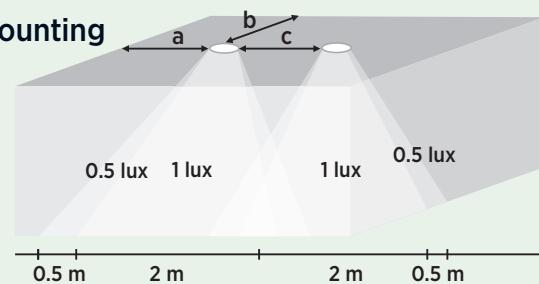

CL-4014F

4W LED/ 50 000 h | IP20 protection | Polycarbonate body/black/white/grey | Mounting: Recessed into the ceiling | 465 lm

Aesthetic LED safety light for recessing into the ceiling. It is available with lens for corridors. It has a great effective range, its practical design makes it easy to install.

Mounting of lamps relative to each other:

transverse to transverse

For example mounting

height: 3 m

a: 7.24 m

b: 1.96 m

c: 17.59 m

Method of supply	Main battery (Ni-Mh)		Central battery	
	Mains supply	120-240 V AC 50/60Hz		120-240 V AC 50/60Hz
System	Addressable	Conventional	Addressable	Conventional
Product code	CL-4014F /SLAVE/MB	CL-4014F /SLAVE/CON/MB	CL-4014F /SLAVE/CB	CL-4014F /SLAVE/CON/CB
Input current (240V)	12mA	8mA	23mA	20mA
Operation	Standby	Standby	Standby	Standby/Permanent
Bridging time	1-3h	1-3h	-	-
Control LED	Yes	Yes	Yes	No
Method of checking	Automatic	Manual	Automatic	Manual
Certification	CE, UL			