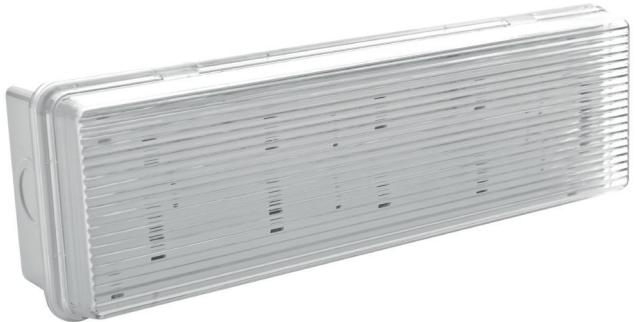

CL-613

3W LED/ 50 000 h | IP54 protection | Polycarbonate body/white | Mounting: On sidewall or ceiling | 205 lm

IP54 rated LED safety light for ceilings or sidewalls. It is suitable for industrial areas and for external use as well.

Mounting of lamps relative to each other:

transverse to transverse

For example mounting

height: 3 m

a: 3.43 m

b: 3.13 m

c: 9.75 m

Method of supply	Main battery (Ni-Mh)		Central battery	
Mains supply	120-240 V AC 50/60Hz		120-240 V AC 50/60Hz	
System	Addressable	Conventional	Addressable	Conventional
Product code	CL-613 SLAVE/MB	CL-613 SLAVE/CON/MB	CL-613 SLAVE/CB	CL-613 SLAVE/CON/CB
Input current (240V)	15mA	13mA	25mA	28mA
Operation	Standby	Standby	Standby	Standby/Permanent
Bridging time	1-3h	1-3h	-	-
Control LED	Yes	Yes	Yes	No
Method of checking	Automatic	Manual	Automatic	Manual
Certification	CE, TÜV, UL			