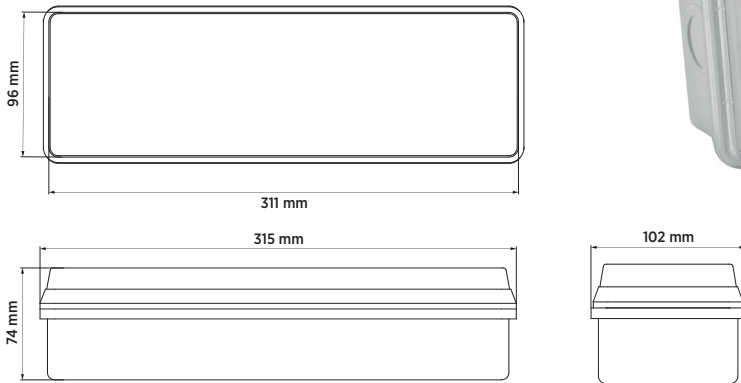

CL-613

3W LED/ 50 000 h | IP54 protection | Polycarbonate body/white | Mounting: On sidewall or ceiling | 205 lm

IP54 rated LED safety light for ceilings or sidewalls. It is suitable for industrial areas and for external use as well.

Mounting of lamps relative to each other:

transverse to transverse

For example mounting

height: 3 m

a: 3.43 m

b: 3.13 m

c: 9.75 m

Method of supply	Main battery (Ni-Mh)		Central battery	
Mains supply	120-240 V AC 50/60Hz		120-240 V AC 50/60Hz	
System	Addressable	Conventional	Addressable	Conventional
Product code	CL-613 SLAVE/MB	CL-613 SLAVE/CON/MB	CL-613 SLAVE/CB	CL-613 SLAVE/CON/CB
Input current (240V)	15mA	13mA	25mA	28mA
Operation	Standby	Standby	Standby	Standby/Permanent
Bridging time	1-3h	1-3h	-	-
Control LED	Yes	Yes	Yes	No
Method of checking	Automatic	Manual	Automatic	Manual
Certification	CE, TÜV, UL			