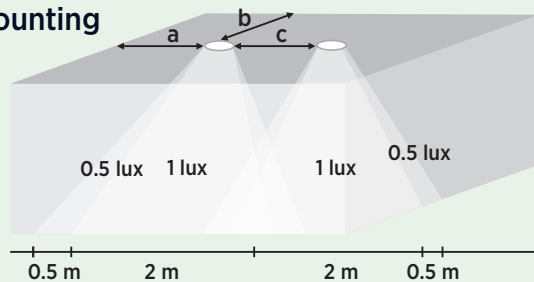

CL-613

3W LED/ 50 000 h | IP54 protection | Polycarbonate body/white | Mounting: On sidewall or ceiling | 205 lm

IP54 rated LED safety light for ceilings or sidewalls. It is suitable for industrial areas and for external use as well.

Mounting of lamps relative to each other:

transverse to transverse

For example mounting

height: 3 m

a: 3.43 m

b: 3.13 m

c: 9.75 m

Method of supply	Main battery (Ni-Mh)		Central battery	
Mains supply	120-240 V AC 50/60Hz		120-240 V AC 50/60Hz	
System	Addressable	Conventional	Addressable	Conventional
Product code	CL-613 SLAVE/MB	CL-613 SLAVE/CON/MB	CL-613 SLAVE/CB	CL-613 SLAVE/CON/CB
Input current (240V)	15mA	13mA	25mA	28mA
Operation	Standby	Standby	Standby	Standby/Permanent
Bridging time	1-3h	1-3h	-	-
Control LED	Yes	Yes	Yes	No
Method of checking	Automatic	Manual	Automatic	Manual
Certification	CE, TÜV, UL			