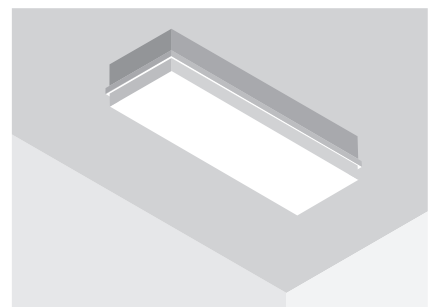

CL-613

3W LED/ 50 000 h | IP54 protection | Polycarbonate body/white | Mounting: On sidewall or ceiling | 205 lm

IP54 rated LED safety light for ceilings or sidewalls. It is suitable for industrial areas and for external use as well.

Mounting of lamps relative to each other:

transverse to transverse

For example mounting

height: 3 m

a: 3.43 m

b: 3.13 m

c: 9.75 m

Method of supply	Main battery (Ni-Mh)		Central battery	
Mains supply	120-240 V AC 50/60Hz		120-240 V AC 50/60Hz	
System	Addressable	Conventional	Addressable	Conventional
Product code	CL-613 SLAVE/MB	CL-613 SLAVE/CON/MB	CL-613 SLAVE/CB	CL-613 SLAVE/CON/CB
Input current (240V)	15mA	13mA	25mA	28mA
Operation	Standby	Standby	Standby	Standby/Permanent
Bridging time	1-3h	1-3h	-	-
Control LED	Yes	Yes	Yes	No
Method of checking	Automatic	Manual	Automatic	Manual
Certification	CE, TÜV, UL			